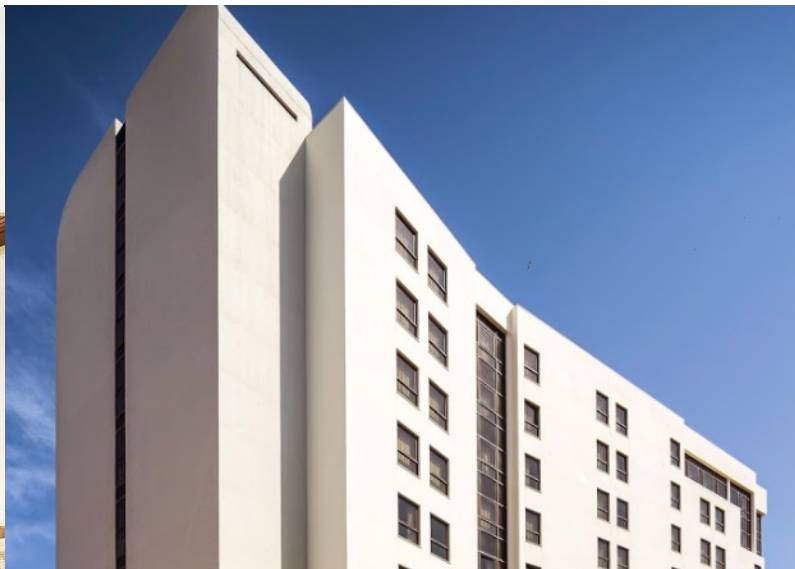

ARTISTIC WORLD CUP

Portugal

SINERAMA

SINES • PORTUGAL

WORLD
SKATE

Sines
MUNICÍPIO